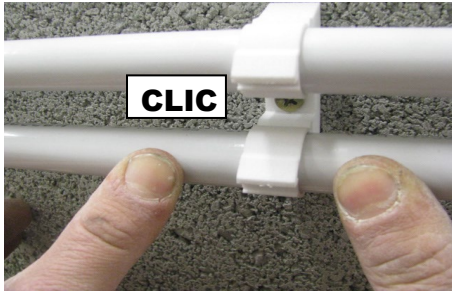

Tub-Ring®

| Ref. | Ø | Bar code EAN13 | Artikel-Article |  |  |
|-----------|-------|-------------------|----------------------------------|---|---|
| T090030 | 15-16 | 3509093151103 | Tub-Ring enkel-simple Wit-Blanc | 100 | 16 |
| T090040 | 20 | 3509093151202 | Tub-Ring enkel-simple Wit-Blanc | 100 | 12 |
| T090050 | 25-26 | 3509093151301 | Tub-Ring enkel-simple Wit-Blanc | 50 | 16 |
| T090060 | 32 | 3509090900605 | Tub-Ring enkel-simple Wit-Blanc | 30 | 16 |
| T090030GY | 15-16 | 5425003489167 | Tub-Ring enkel-simple Grijs-Gris | 100 | 16 |
| T090040GY | 20 | 5425003489174 | Tub-Ring enkel-simple Grijs-Gris | 100 | 12 |
| T090050GY | 25-26 | 5425003489181 | Tub-Ring enkel-simple Grijs-Gris | 50 | 16 |
| T092030 | 15-16 | 3509090920306 | Tub-Ring enkel-simple Zwart-Noir | 100 | 16 |
| T092040 | 20 | 3509090920405 | Tub-Ring enkel-simple Zwart-Noir | 100 | 12 |
| T092050 | 25-26 | 3509090920504 | Tub-Ring enkel-simple Zwart-Noir | 50 | 16 |

Tub-Ring®

Geleverd met vijzen 4,5x40 ,pluggen Ø8 + boor SDS+ Ø 8
Livré avec vis 4,5x40,chevilles Ø8 + mèche SDS+ Ø 8

| Ref. | Ø | Bar code EAN13 | Artikel-Article |  |  |
|---------|---------|-------------------|----------------------------------|---|---|
| T190030 | 15-16 | 5425003489037 | Tub-Ring enkel-simple Wit-Blanc | 180 | 16 |
| T190040 | 20 | 5425003489044 | Tub-Ring enkel-simple Wit-Blanc | 150 | 16 |
| T190050 | 25-26 | 5425003489051 | Tub-Ring enkel-simple Wit-Blanc | 120 | 16 |
| T190330 | 15-16DB | 5425003489334 | Tub-Ring dubbel-double Wit-Blanc | 110 | 16 |
| T190340 | 20DB | 5425003489341 | Tub-Ring dubbel-double Wit-Blanc | 80 | 16 |
| T190350 | 25-26DB | 5425003489358 | Tub-Ring dubbel-double Wit-Blanc | 50 | 16 |